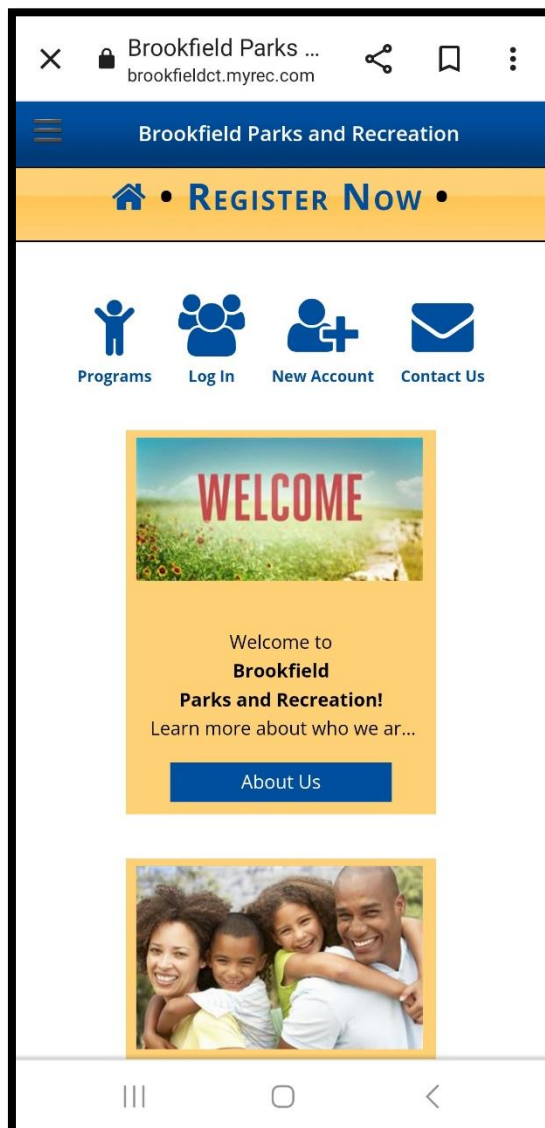

Brookfield Town Beach

How to download your beach membership and make check in fast and easy!

FROM A CELL PHONE

Step 1: Go to the Brookfield Parks and Rec website and click the Log In icon

www.BrookfieldCT.MyRec.com

Step 2: Log In with your username and password

Step 3:

Once you're logged in, scroll down to the bottom of your screen and click Memberships

Step 5: Click
“Membership Card Scans”

Step 6: Save to Device for future use