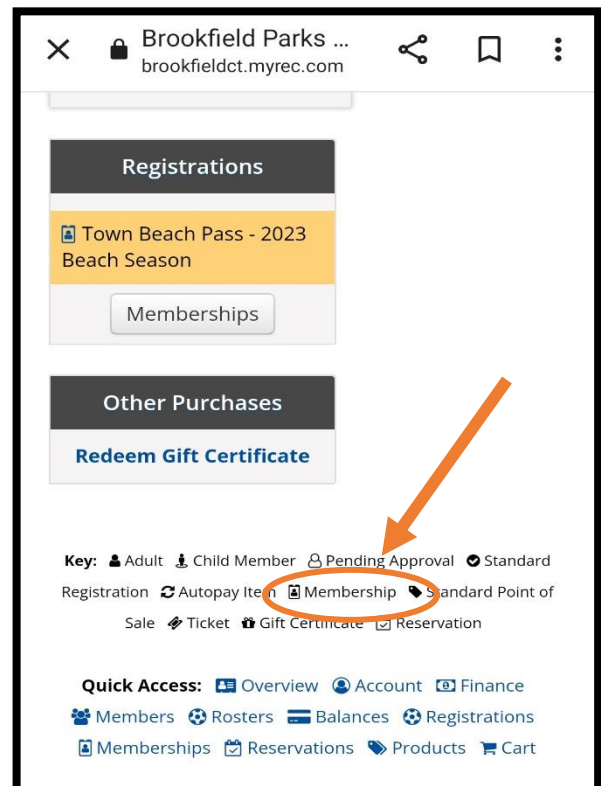

Brookfield Town Beach

How to download your beach membership and make check in fast and easy!

FROM A CELL PHONE

Step 1: Go to the Brookfield Parks and Rec website and click the Log In icon

www.BrookfieldCT.MyRec.com

Step 2: Log In with your username and password

Step 3:

Once you're logged in, scroll down to the bottom of your screen and click Memberships

Step 5: Click
“Membership Card Scans”

Step 6: Save to Device for future use