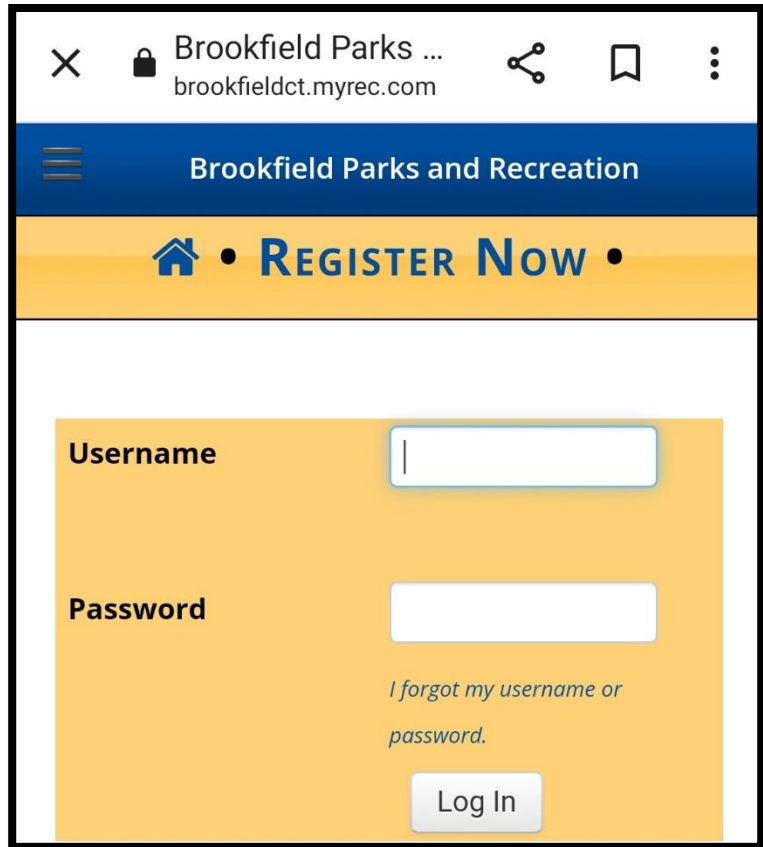

Brookfield Town Beach

How to download your beach membership and make check in fast and easy!

FROM A CELL PHONE

Step 1: Go to the Brookfield Parks and Rec website and click the Log In icon

www.BrookfieldCT.MyRec.com

Step 2: Log In with your username and password

Step 3:

Once you're logged in, scroll down to the bottom of your screen and click Memberships

Step 5: Click
“Membership Card Scans”

Step 6: Save to Device for future use