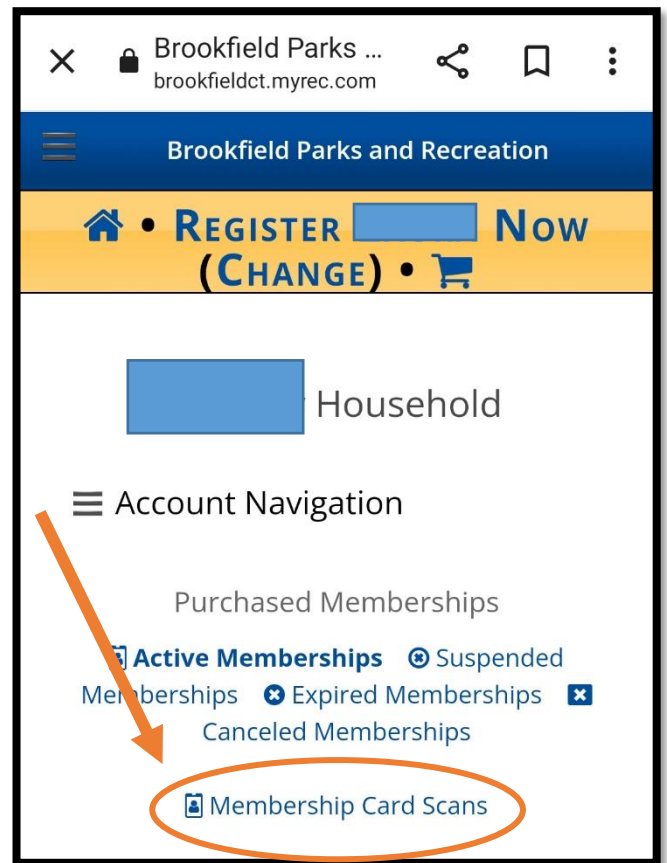

Brookfield Town Beach

How to download your beach membership and make check in fast and easy!

FROM A CELL PHONE

Step 1: Go to the Brookfield Parks and Rec website and click the Log In icon

www.BrookfieldCT.MyRec.com

Step 2: Log In with your username and password

Step 3:

Once you're logged in, scroll down to the bottom of your screen and click Memberships

Step 5: Click
“Membership Card Scans”

Step 6: Save to Device for future use